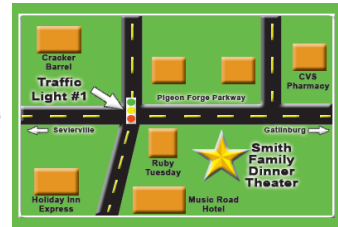

Traffic Light #1 on the Parkway in Pigeon Forge, Tennessee

TOLL FREE 866.399.8100 ■ LOCAL 865.429.8100

FAX 865.429.9610