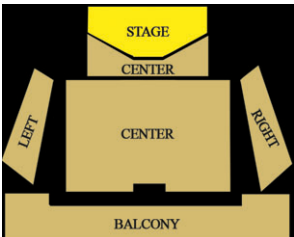

NOVEMBER						
SUN	MON	TUE	WED	THUR	FRI	SAT
						1
						2
						3
						4
						5
6	7	8	9	10	11	12
13	14	15	16	17	18	19
20	21	22	23	24	25	26
27	28	29	30			

DECEMBER						
SUN	MON	TUE	WED	THUR	FRI	SAT
						1
						2
						3
4	5	6	7	8	9	10
11	12	13	14	15	16	17
18	19	20	21	22	23	24
25	26	27	28	29	30	31

REVISED January 2011

Buffet Starts One Hour Prior To Showtime

Dates subject to change without notice.

- SMITH FAMILY SHOWS
  DINNER 6:00PM SHOWTIME 7:00PM
- SMITH FAMILY SHOWS
  DINNER 7:00PM SHOWTIME 8:00PM
- SMITH FAMILY SHOWS
  DINNER 4:00PM SHOWTIME 5:00PM &
  DINNER 7:00PM SHOWTIME 8:00PM
- SMITH FAMILY THANKSGIVING SHOWS
  Turkey Dinner Feast
  DINNER 4:00PM SHOWTIME 5:00PM &
  DINNER 7:00PM SHOWTIME 8:00PM

- SMITH FAMILY NEW YEAR'S EVE SHOWS
  DINNER 4:00PM SHOWTIME 5:00PM &
  DINNER 8:00PM SHOWTIME 9:00PM
- BACK TO THE 50's SHOWS
  MEAL 6:00PM SHOWTIME 7:00PM
- BACK TO THE 50's SHOWS
  MEAL 7:00PM SHOWTIME 8:00PM
- T.G. SHEPPARD SHOWS
  DINNER 6:00PM SHOWTIME 7:00PM

- LEE GREENWOOD SHOWS
  DINNER 4:00PM SHOWTIME 5:00PM &
  DINNER 7:00PM SHOWTIME 8:00PM
- SMITH FAMILY SHOWS
  DINNER 4:00PM SHOWTIME 5:00PM &
  LEE GREENWOOD SHOWS
  DINNER 7:00PM SHOWTIME 8:15PM

BACK TO THE 50's SHOWS (and Meal)

Tuesday thru Saturday

April 12th thru Sept. 10th 4:00PM Meal 5:00PM Show;
Sept. 13th thru Dec. 31st Noon Meal 1:00PM Show

GROUPS PAYMENT POLICY

$150.00 per coach deposit 30 days in advance; final count and final payment due 1 week prior to arrival.

CANCELLATION POLICY

14 days in advance of arrival.

www.smithfamilytheater.com