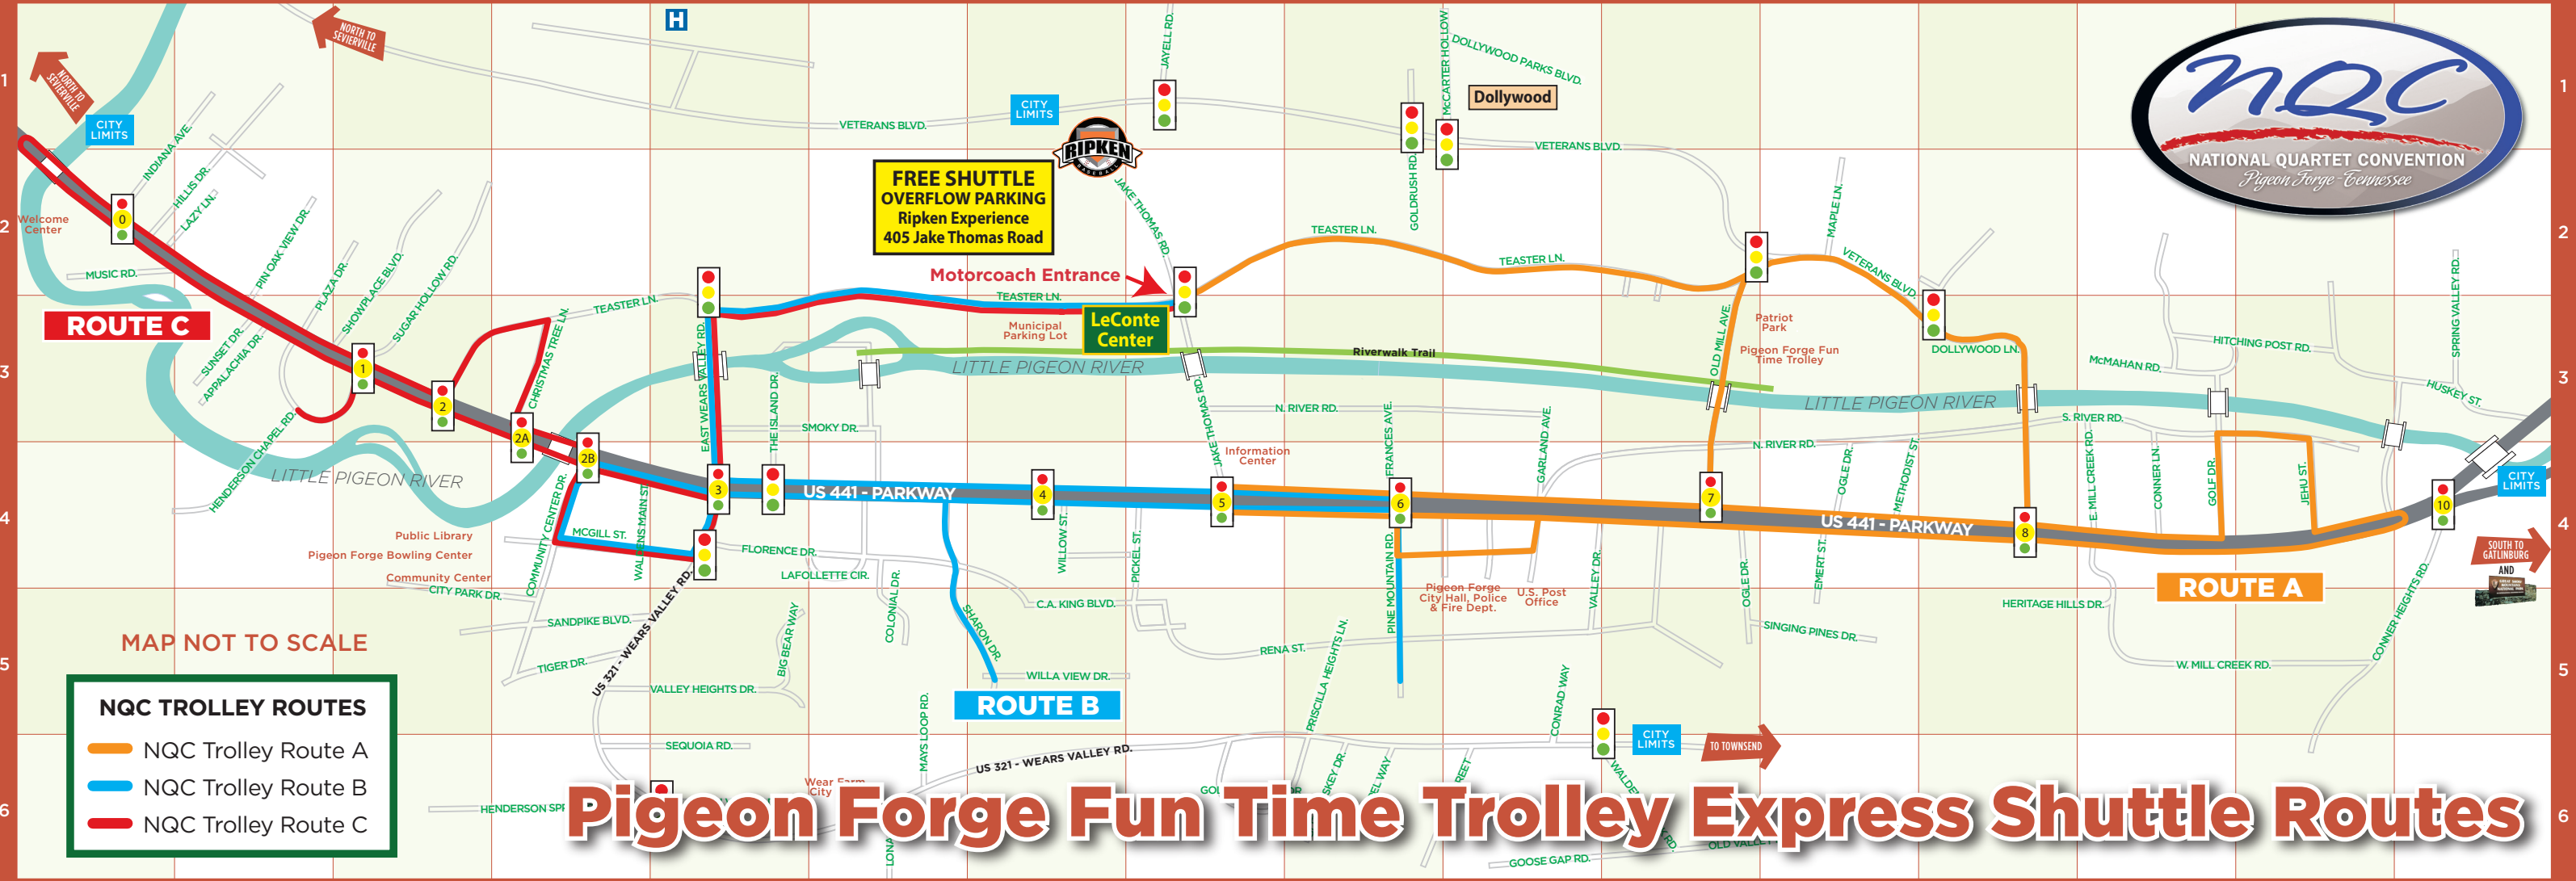

**FREE SHUTTLE OVERFLOW PARKING Ripken Experience**  
405 Jake Thomas Road

**Motorcoach Entrance**  
**LeConte Center**

**ROUTE C**

**ROUTE A**

**ROUTE B**

# Pigeon Forge Fun Time Trolley Express Shuttle Routes

- NQC TROLLEY ROUTES**
- NQC Trolley Route A
  - NQC Trolley Route B
  - NQC Trolley Route C

MAP NOT TO SCALE

## NQC TROLLEY ROUTE A

### LODGING

- All Season Suites
- Bear Mount Inn & Suites
- Best Western Plaza Inn
- Best Western Toni Inn
- Cedar Lodge Condos
- Cherokee Lodge Condos
- Colonial House Motel
- Comfort Inn & Suites
- Conner Hill Motor Lodge
- Creekstone Inn
- Econolodge
- Foothills Campground
- Green Valley Motel
- Guesthouse Inn
- Laquinta Inn
- Lazy Bear Inn
- Lodge at Mill Creek
- Norma Dan Motel
- Pigeon Forge KOA Campground
- Pigeon Forge Motor Lodge
- Quality Inn & Suites
- Ramada
- The Ramsey
- River Chase Motel
- River Gate Inn
- River Place Inn/Condos
- Riveredge RV Park
- RiverLodge South