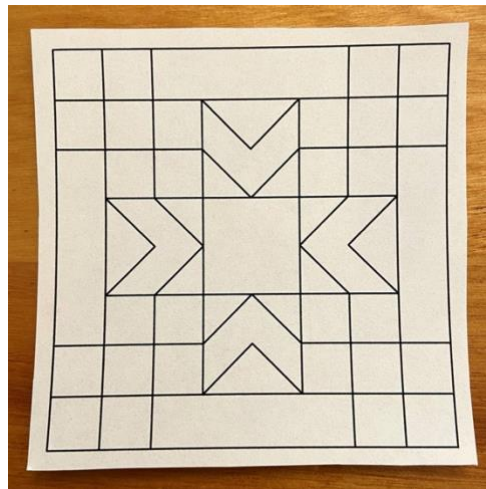

CLASS DESCRIPTION

CLASS NAME: Sawtooth Chain

CLASS #: 24 **LOCATION:** LC: North 3B

INSTRUCTOR NAME: Susan Dodson – Smoky Mt. Barn Quilts

DATE OF CLASS: Wednesday, May 5, 2021

HOURS: 5:30 pm – 8:30 pm

You've seen them on barns as you have driven down the road. Now it's time to paint your own Barn Quilt. 24" x 24" Metal Barn Quilt for outside or inside use.

KIT FEE: \$30 includes:

- Metal Board to paint
- Paint
- Brushes
- Tape
- Pattern

Questions: Susan Dodson - Smoky Mt. Barn Quilts