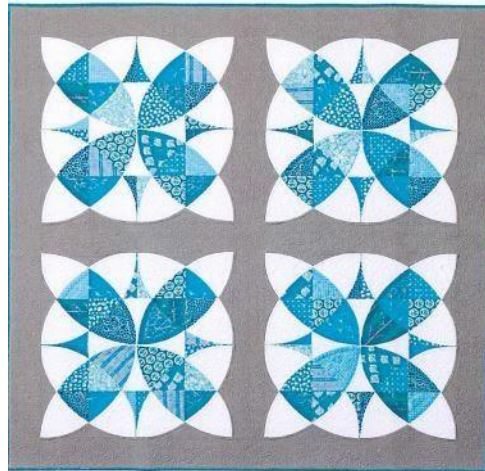

CLASS DESCRIPTION

CLASS NAME: Country Revival

CLASS #: 46

LOCATION: LC: South 3

INSTRUCTOR NAME: Cindy Bingaman – ABC Quilting Studio

DATE OF CLASS: Friday, May 7, 2021

HOURS: 8:30 am – 4:00 pm

Country Revival, by Sew Kind of Wonderful (SKW), is a 44" x 44" beauty. Using SKW Quick Curve Ruler, you can easily create curves with no pinning, centering, or snipping. Students will be able to finish one block and have the skills and confidence to complete the entire project on their own. This is an adventurous Beginner level class.