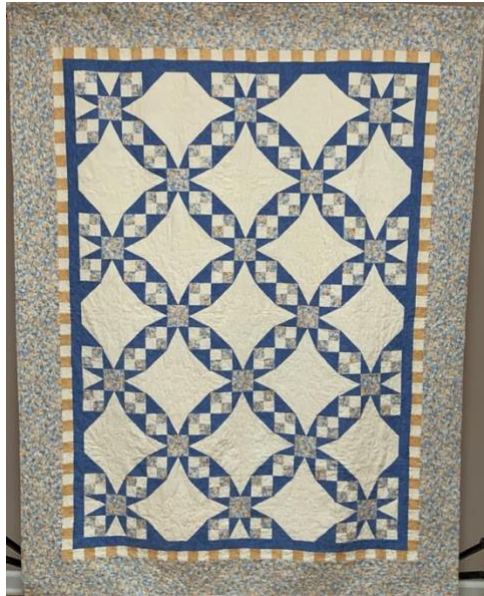

CLASS DESCRIPTION

CLASS NAME: Tennessee Waltz **CLASS #:** 7 **LOCATION:** LC: South 1

INSTRUCTOR NAME: Ann Drothler

DATE OF CLASS: Tuesday, May 4, 2021

HOURS: 8:30 am – 4:00 pm

Have this traditional pattern quilt to remember your time at the A Mountain Quiltfest 2021. It has the illusion of curved seams without curved seams! There are 8 sizes of this quilt to choose from, and you will learn the technique for making any one – or more – of them.