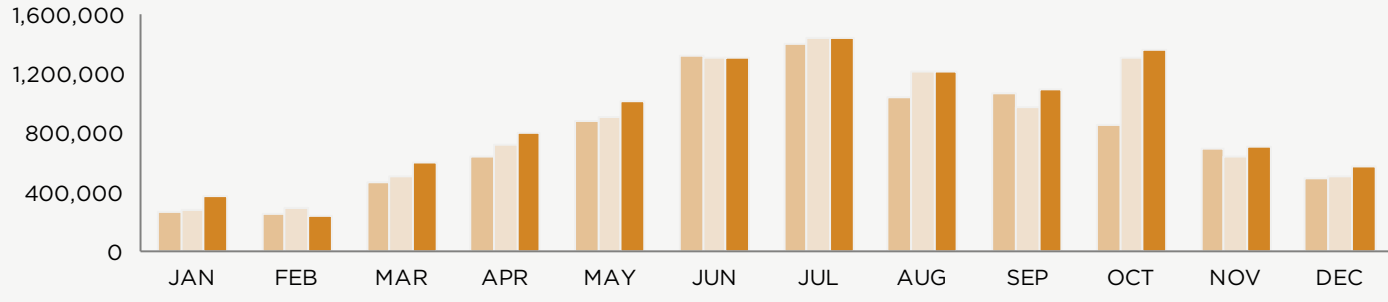

Great Smoky Mountains National Park is the nation's most visited national park, with more than twice the visitation of Grand Canyon National Park, the nation's second most visited park. Annual visitation to Great Smoky Mountains National Park has remained steady for the last decade, and for the second consecutive year, 2015 experienced more than 10 million visitors.

Legend  2015  2014  2013

2015		
Month	Visitor Count	% Change
JAN	373,315	36
FEB	244,214	-18
MAR	598,835	18
APR	794,886	10
MAY	1,017,955	13
JUN	1,307,646	0
JUL	1,441,603	0
AUG	1,208,882	0
SEP	1,096,723	12
OCT	1,353,454	4
NOV	707,576	11
DEC	567,585	11
<b>TOTAL</b>	<b>10,712,674</b>	<b>6</b>

2014		
Month	Visitor Count	% Change
JAN	275,353	4
FEB	296,451	17
MAR	509,454	9
APR	724,987	14
MAY	900,900	2
JUN	1,305,063	-1
JUL	1,445,328	3
AUG	1,213,262	17
SEP	978,105	-8
OCT	1,303,450	54
NOV	636,596	-8
DEC	510,327	4
<b>TOTAL</b>	<b>10,099,276</b>	<b>8</b>

2013		
Month	Visitor Count	% Change
JAN	265,633	-1
FEB	252,437	-29
MAR	465,594	-24
APR	636,677	-15
MAY	885,960	11
JUN	1,321,821	10
JUL	1,399,567	1
AUG	1,040,021	-4
SEP	1,060,237	8
OCT	847,616	-26
NOV	688,430	10
DEC	490,702	2
<b>TOTAL</b>	<b>9,354,695</b>	<b>-3</b>