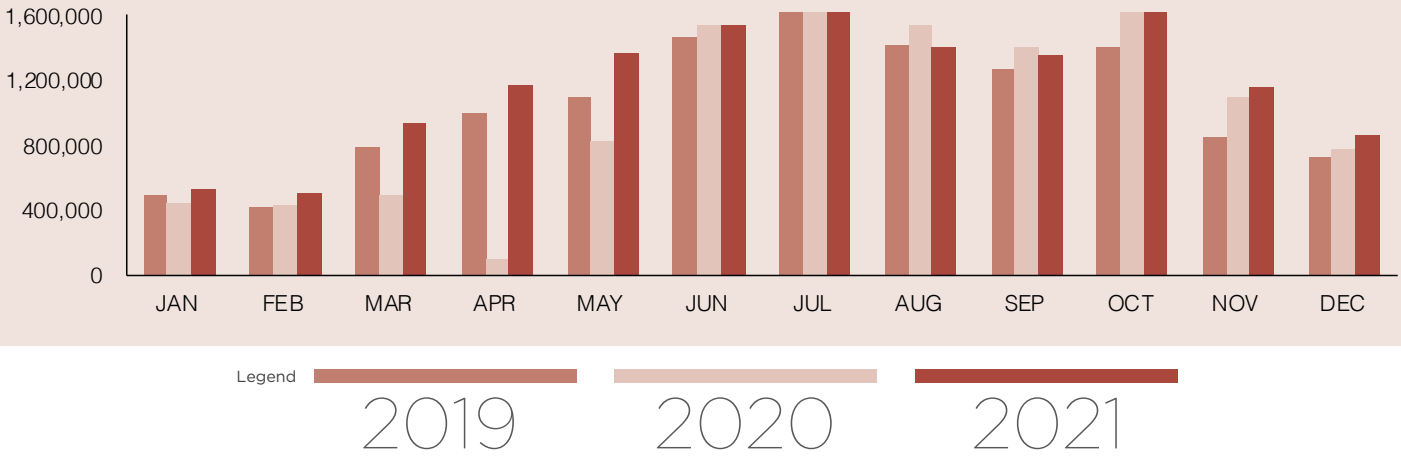

Great Smoky Mountains National Park attributes to the beauty and appeal of Pigeon Forge. The national park broke visitation records in 2021 with 14,137,812 visits, exceeding the 2019 record by 1.5 million visits and 2020 visitation by more than 2 million visits. Great Smoky Mountains National Park continues to be the nation's most visited national park, with more than twice the visitation of Grand Canyon National Park, the nation's second most visited park.

2021		
Month	Visitor Count	% Change
JAN	525,801	17
FEB	502,459	15
MAR	931,060	48
APR	1,169,469	92
MAY	1,363,183	39
JUN	1,539,247	0
JUL	1,730,987	0
AUG	1,398,161	-10
SEP	1,355,599	-3
OCT	1,633,547	-6
NOV	1,155,227	6
DEC	856,808	9
TOTAL	14,161,548	15

2020		
Month	Visitor Count	% Change
JAN	438,509	-12
FEB	426,839	1
MAR	487,535	-38
APR	99,371	-90
MAY	828,792	-24
JUN	1,535,660	4
JUL	1,726,187	7
AUG	1,544,254	9
SEP	1,400,171	10
OCT	1,739,720	24
NOV	1,091,098	28
DEC	777,584	8
TOTAL	12,095,720	-4

PRIOR YEARS		
Year	Visitor Count	% Change
2006	9,289,215	1
2007	9,372,253	1
2008	9,044,010	-4
2009	9,491,437	5
2010	9,463,538	0
2011	9,008,830	-5
2012	9,685,829	8
2013	9,354,695	-3
2014	10,099,276	8
2015	10,712,674	6
2016	11,312,786	6
2017	11,338,893	0
2018	11,421,200	1