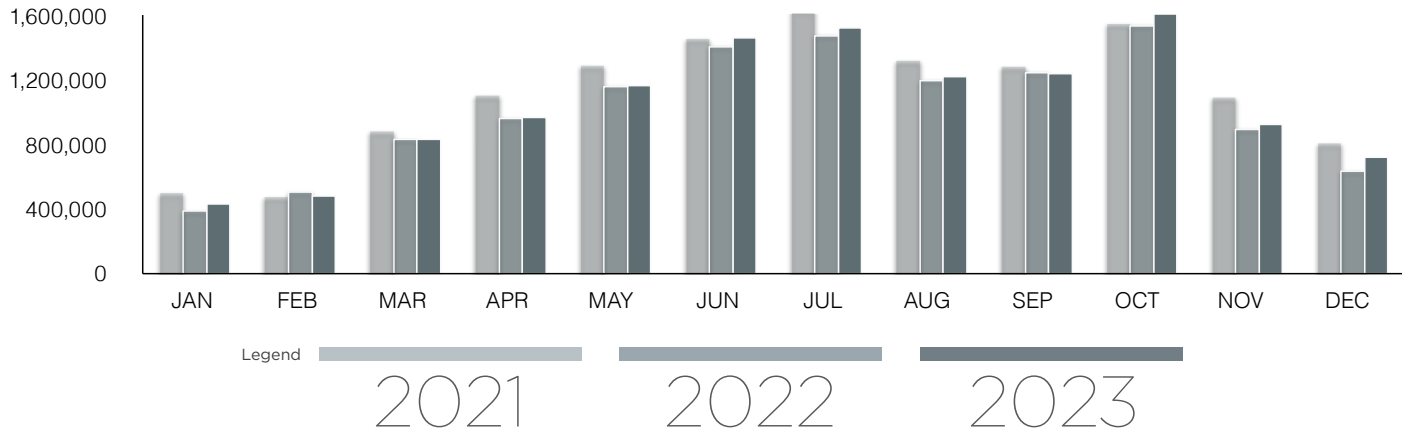

Great Smoky Mountains National Park attributes to the beauty and appeal of Pigeon Forge. The national park welcomed 13.3 million visitors in 2023, its second highest year on record at the park. Great Smoky Mountains National Park continues to be the nation's most visited national park, with nearly as many visits as the next three most visited parks combined.

2023		
Month	Visitor Count	% Change
JAN	459,626	11%
FEB	506,742	-6%
MAR	879,991	0%
APR	1,026,754	1%
MAY	1,229,626	0%
JUN	1,545,906	4%
JUL	1,609,741	3%
AUG	1,289,406	2%
SEP	1,307,865	-1%
OCT	1,704,922	5%
NOV	975,806	3%
DEC	761,262	12%
TOTAL	13,297,647	3%

2021		
Month	Visitor Count	% Change
JAN	525,801	17%
FEB	502,459	15%
MAR	931,060	48%
APR	1,169,469	92%
MAY	1,363,183	39%
JUN	1,539,247	0%
JUL	1,730,987	0%
AUG	1,398,161	-10%
SEP	1,355,599	-3%
OCT	1,633,547	-6%
NOV	1,155,227	6%
DEC	856,808	9%
TOTAL	14,161,548	15%

PRIOR YEARS		
Year	Visitor Count	% Change
2008	9,044,010	-4%
2009	9,491,437	5%
2010	9,463,538	0%
2011	9,008,830	-5%
2012	9,685,829	8%
2013	9,354,695	-3%
2014	10,099,276	8%
2015	10,712,674	6%
2016	11,312,786	6%
2017	11,338,893	0%
2018	11,421,200	1%
2019	12,547,743	10%
2020**	12,095,720	-4%